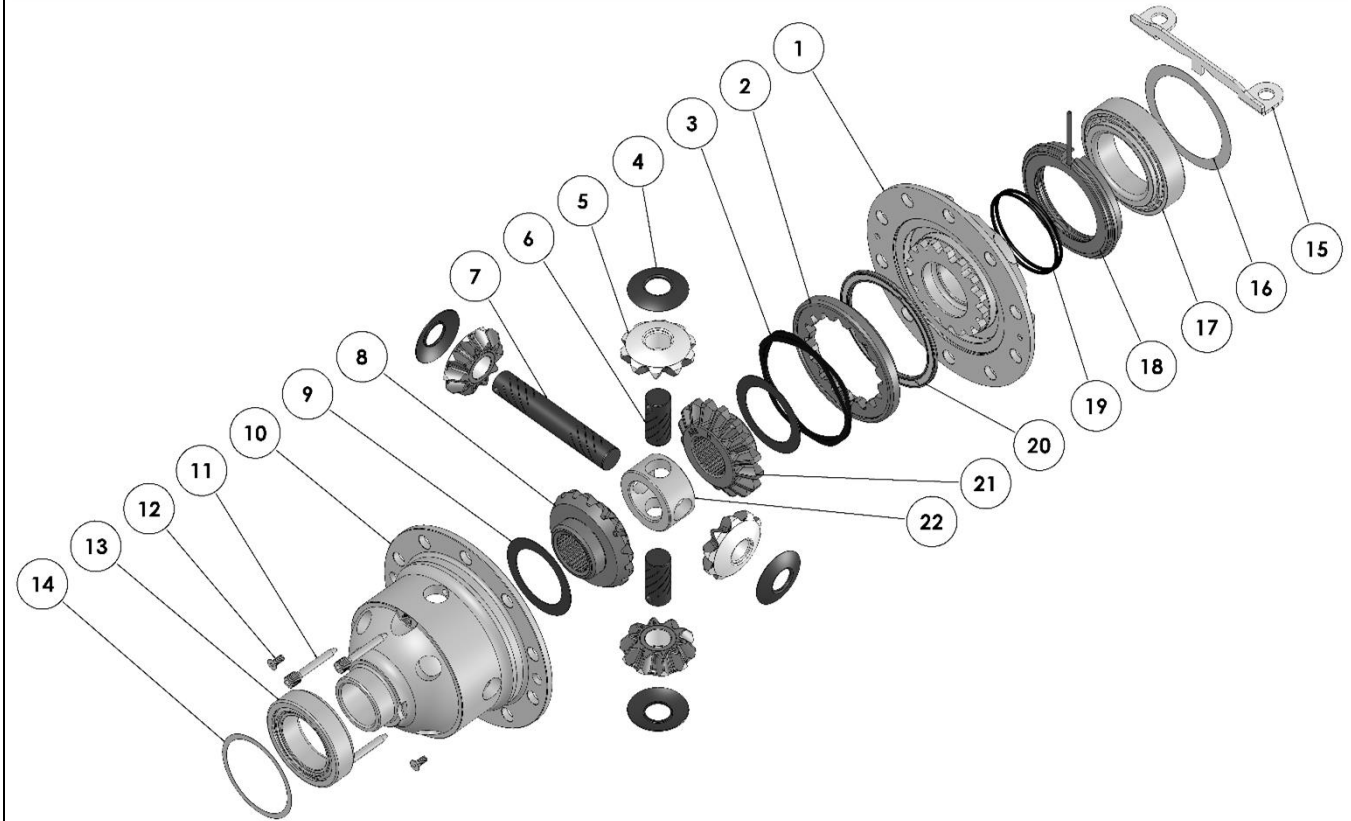

### PARTS LIST

ITEM #	QTY	DESCRIPTION	PART #	NOTES
01	1	FLANGE CAP KIT	027353SP	
02	1	CLUTCH GEAR & WAVESPRING KIT	050906SP	
03	1	WAVESPRING	150702SP	
04	4	PINION THRUST WASHER	SEE NOTE	3
05	4	PINION GEAR	SEE NOTE	2
06	2	SHORT CROSS SHAFT	060403SP	
07	1	LONG CROSS SHAFT	060204SP	
08	1	SIDE GEAR	SEE NOTE	2
09	2	SIDE GEAR THRUST WASHER	SEE NOTE	3
10	1	DIFFERENTIAL CASE	013053SP	
11	1	RETAINING PIN SET (PK OF 4)	120601SP	
12	1	COUNTERSUNK SCREW (PK OF 2)	200213SP	
13	-	TAPERED ROLLER BEARING	NOT SUPPLIED	
14	1	SHIM KIT	SHK008	
15	1	SEAL HOUSING BRACKET	220224	
16	1	SHIM KIT	SHK001	
17	-	TAPERED ROLLER BEARING	NOT SUPPLIED	
18	1	SEAL HOUSING KIT	082101SP	
19	1	SEAL HOUSING O-RINGS (PK OF 2)	160233SP	1
20	1	BONDED SEAL	160702SP	
21	1	SPLINED SIDE GEAR	SEE NOTE	2
22	1	SPIDER BLOCK	070201SP	
*	1	BULKHEAD FITTING KIT (BANJO TYPE)	170114	
*	1	AIR LINE (6mm DIA X 6m LONG)	170314SP	
*	1	SOLENOID VALVE (12V)	180103	
*	1	SWITCH	180209SP	
*	1	SWITCH COVER (REAR)	180211SP	
*	1	CABLE TIE (PK OF 25)	180305	
*	1	OPERATING & SERVICE MANUAL	210200	
*	1	INSTALLATION GUIDE	2102245	

\* *Not illustrated in exploded view*

### NOTES

- 1 For replacement O-rings use only BS148 Viton 75.
- 2 Available only as complete 6 gear set # 728H171
- 3 Available only as complete thrust washer kit #730H01

**RD245**

Dana M220, Jeep JL Sahara, 32 SPL, RR

**EXPLODED DIAGRAM****SPECIFICATIONS**

Axle Spline	32 tooth, Ø35.8mm [1.41"]
Ratio Supported	All
Ring Gear ID	134.66mm [5.302"]
Ring Gear OD	220.00mm [8.661"]
Ring Gear Bolts	10 bolts on Ø157.8mm [6.213"]
Ring Gear Torque	210Nm [155 ft-lb]
Backlash	0.12-0.18mm [0.003-0.005"]
Bearing Cap Torque	95Nm [70 ft-lb]